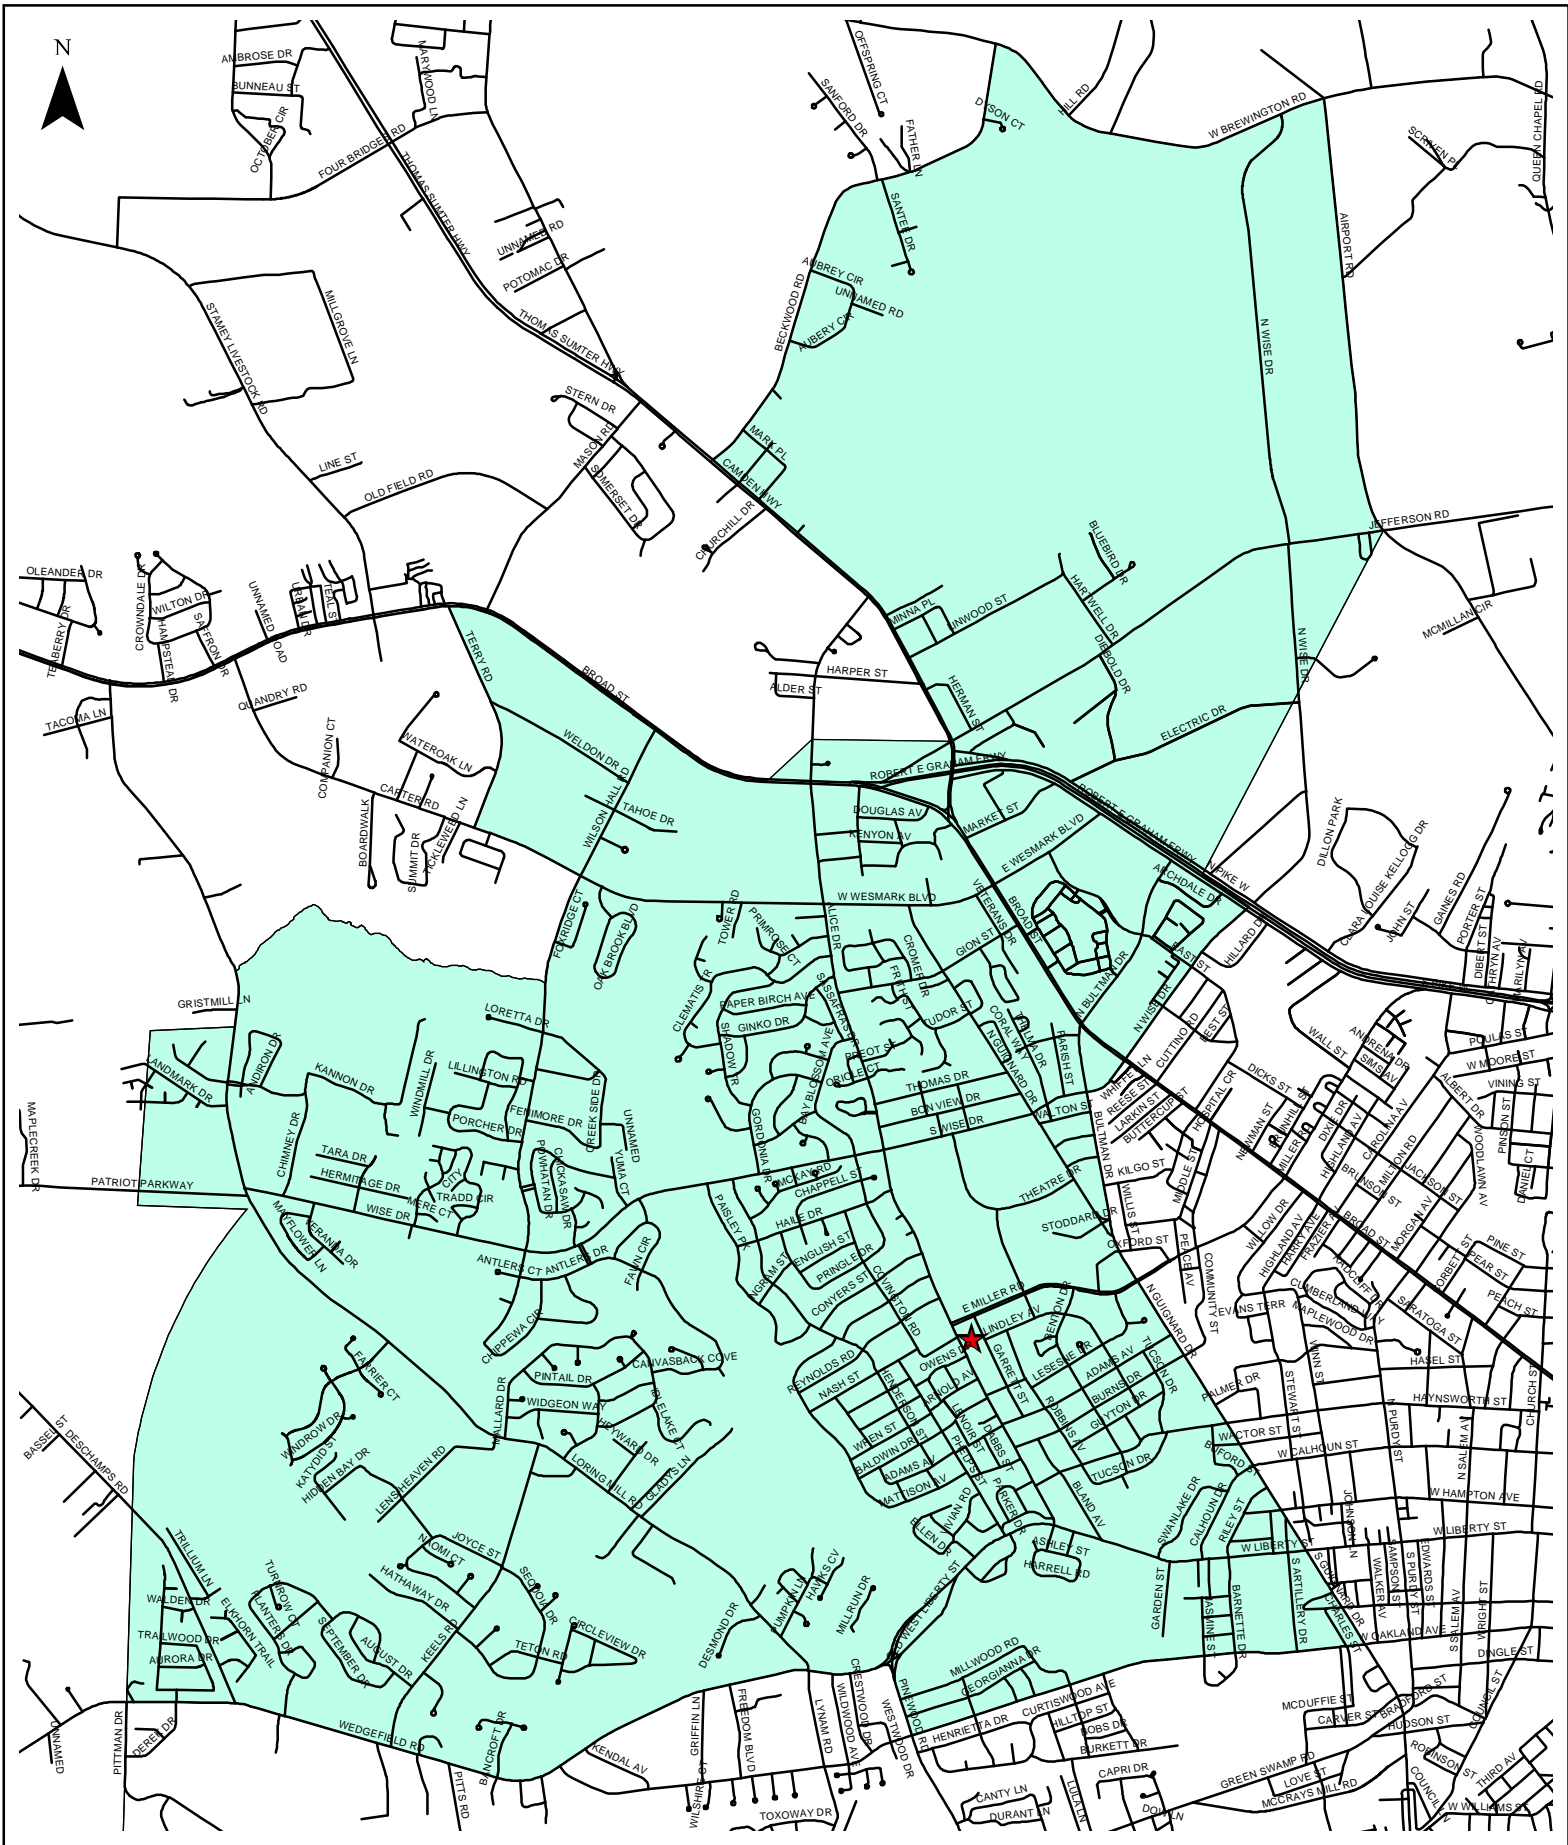

Alice Drive Fire Department Service Area

0 0.3 0.6 1.2 Miles