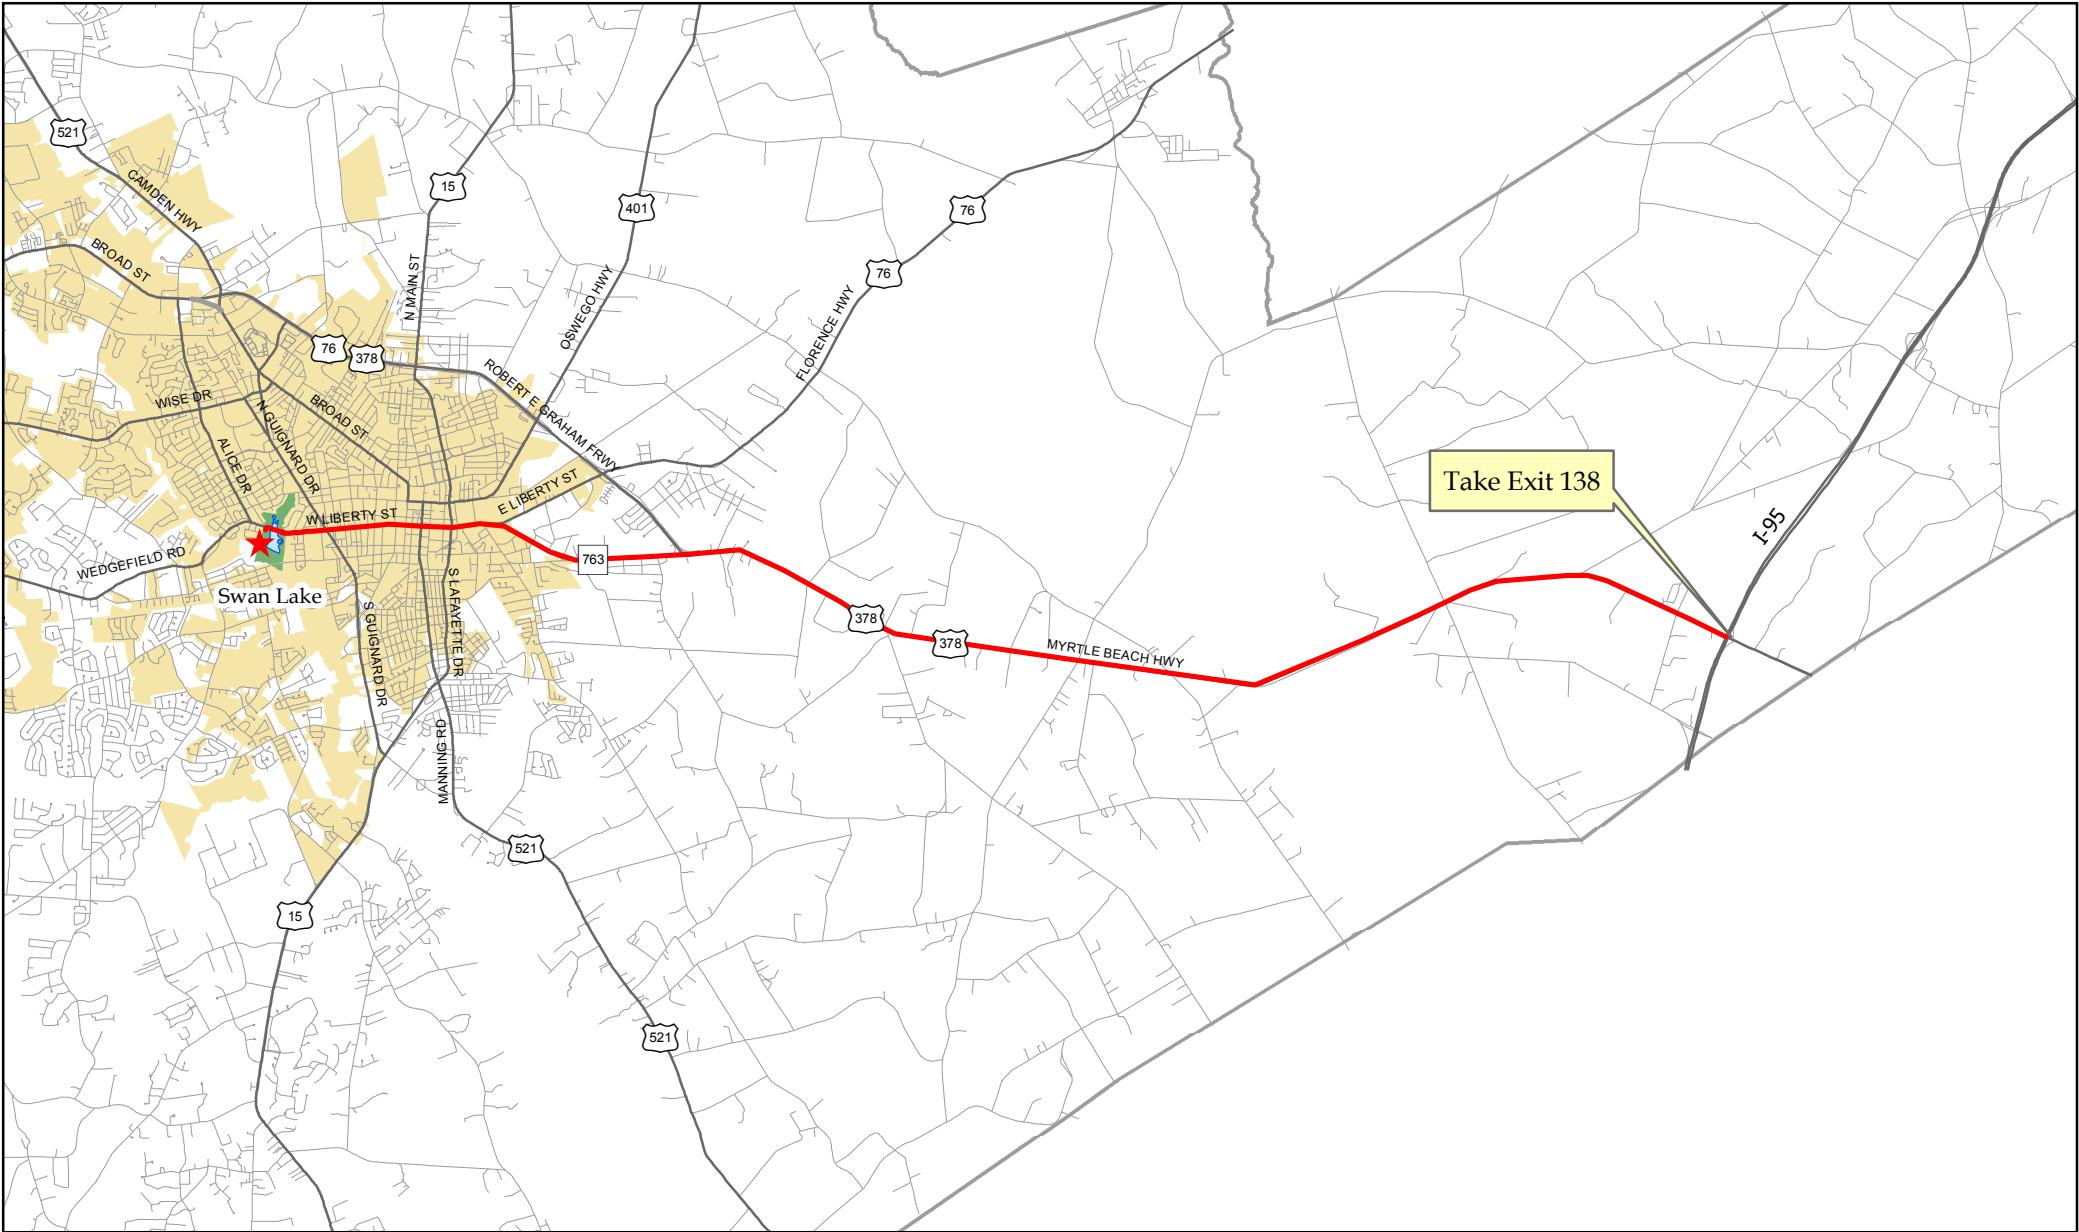

Directions from I-95 to Swan Lake

Take Exit 138

I-95

Swan Lake

MYRTLE BEACH HWY

I-95 to Swan Lake
Approximately 17 Miles