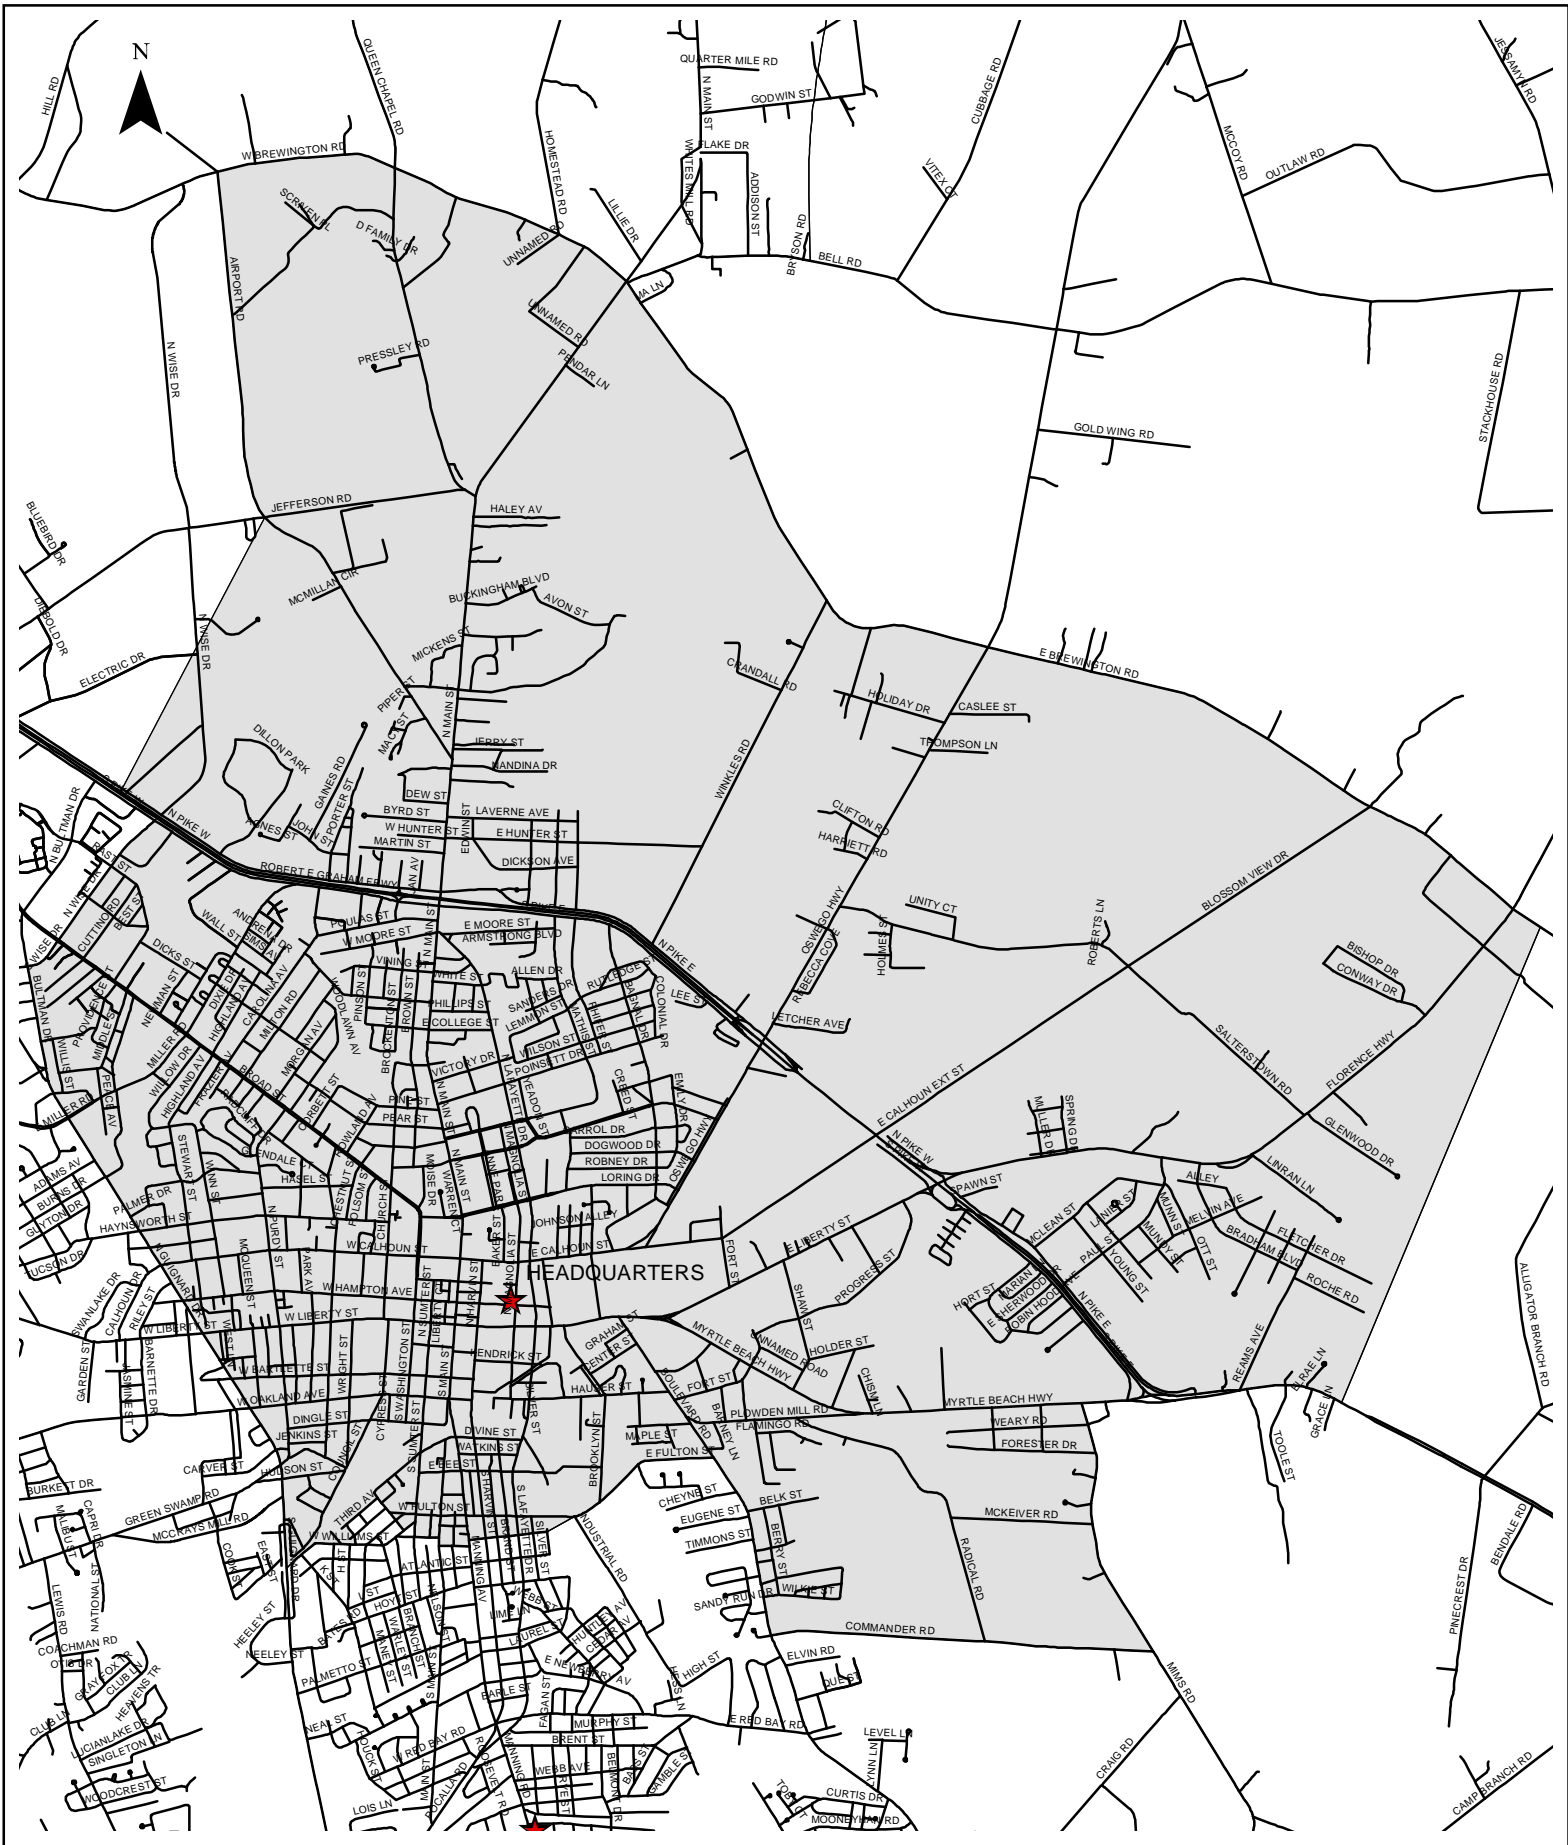

# Headquarters Fire Department Service Area

0 0.35 0.7 1.4 Miles