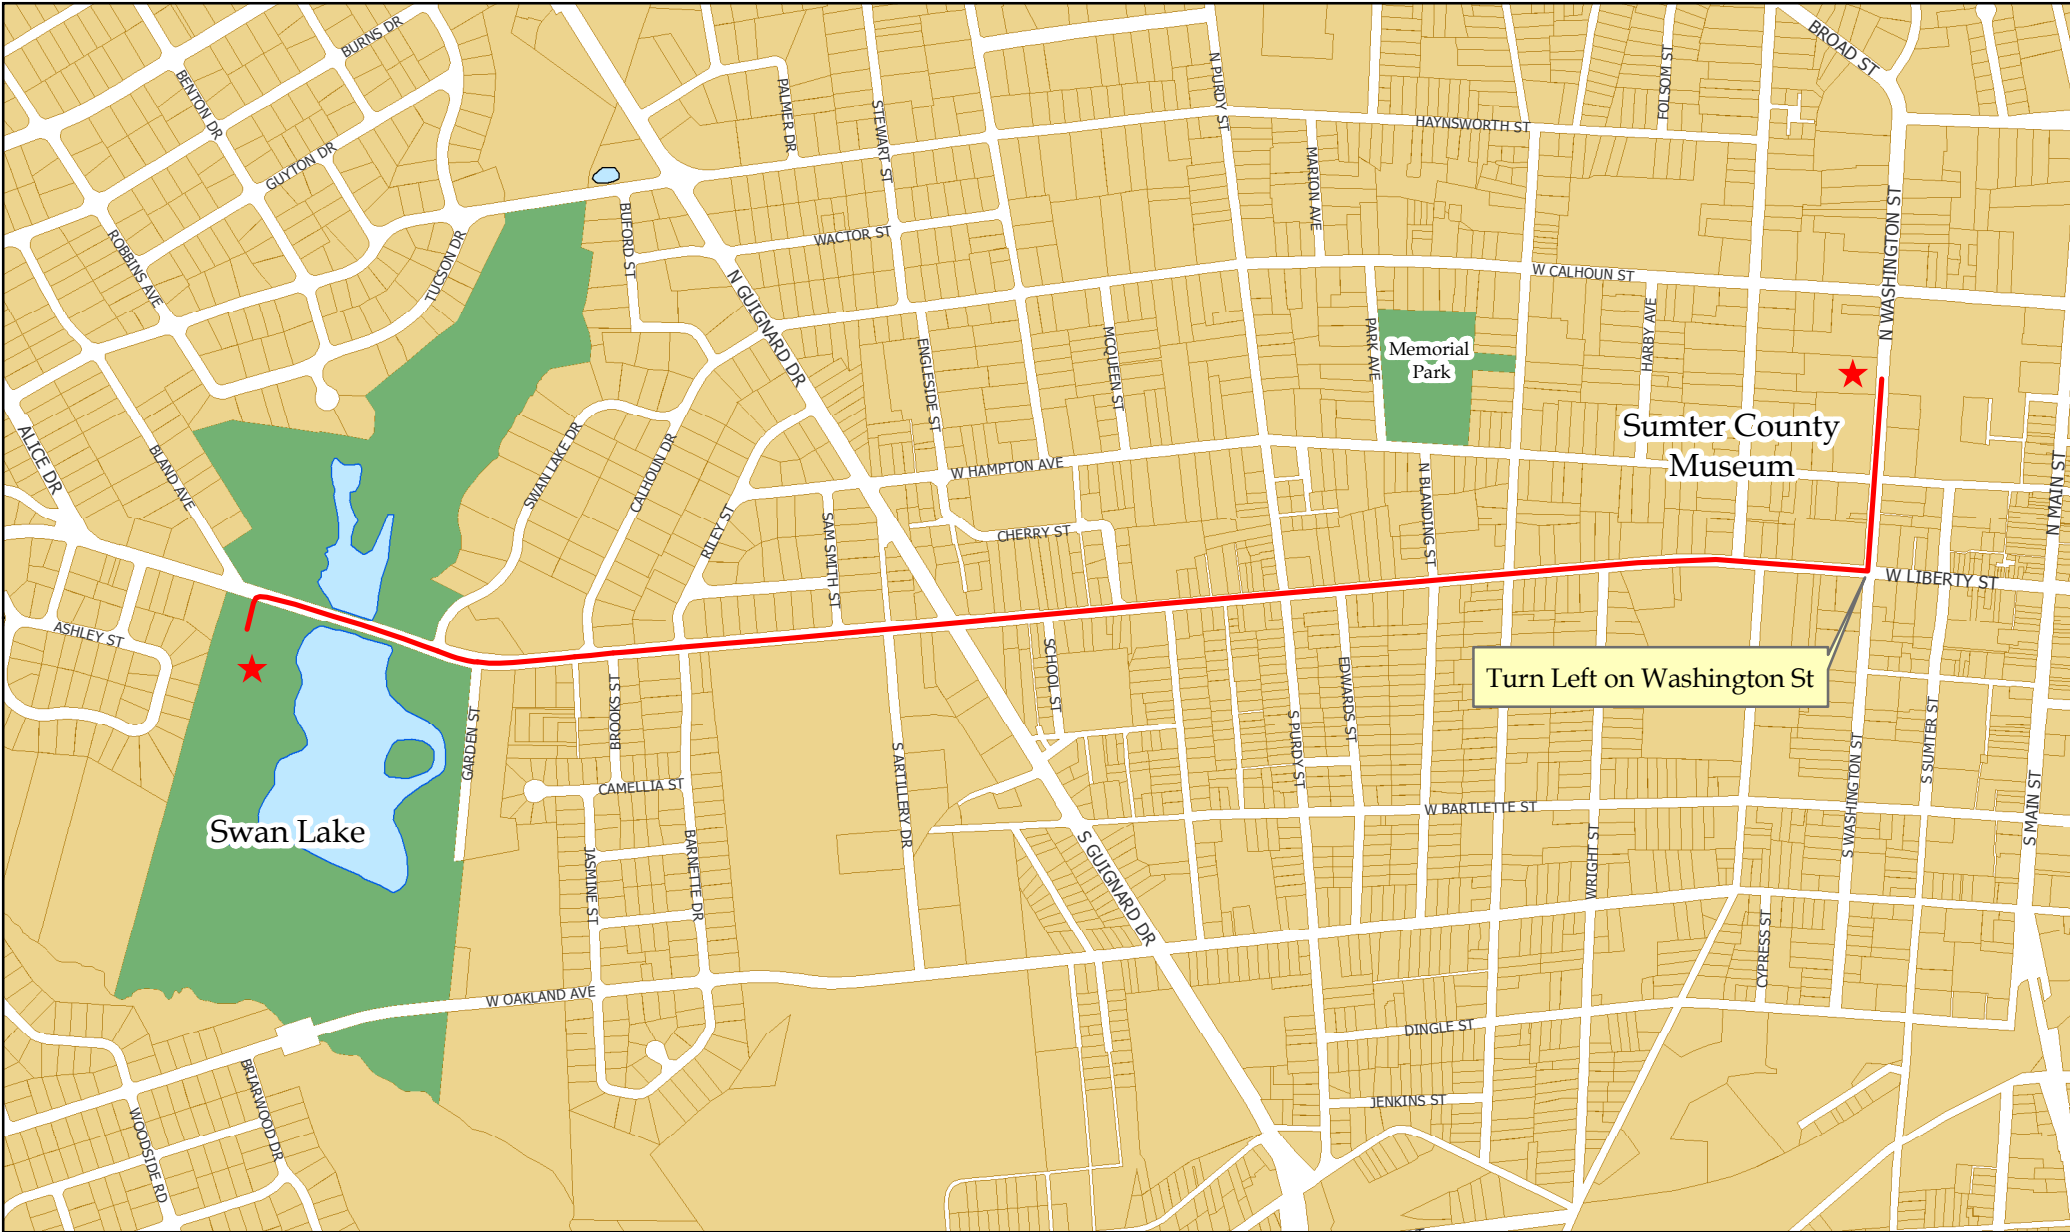

Directions from Swan Lake to the Sumter County Museum

— Swan Lake to the Sumter Museum
Approximately 1.75 Miles