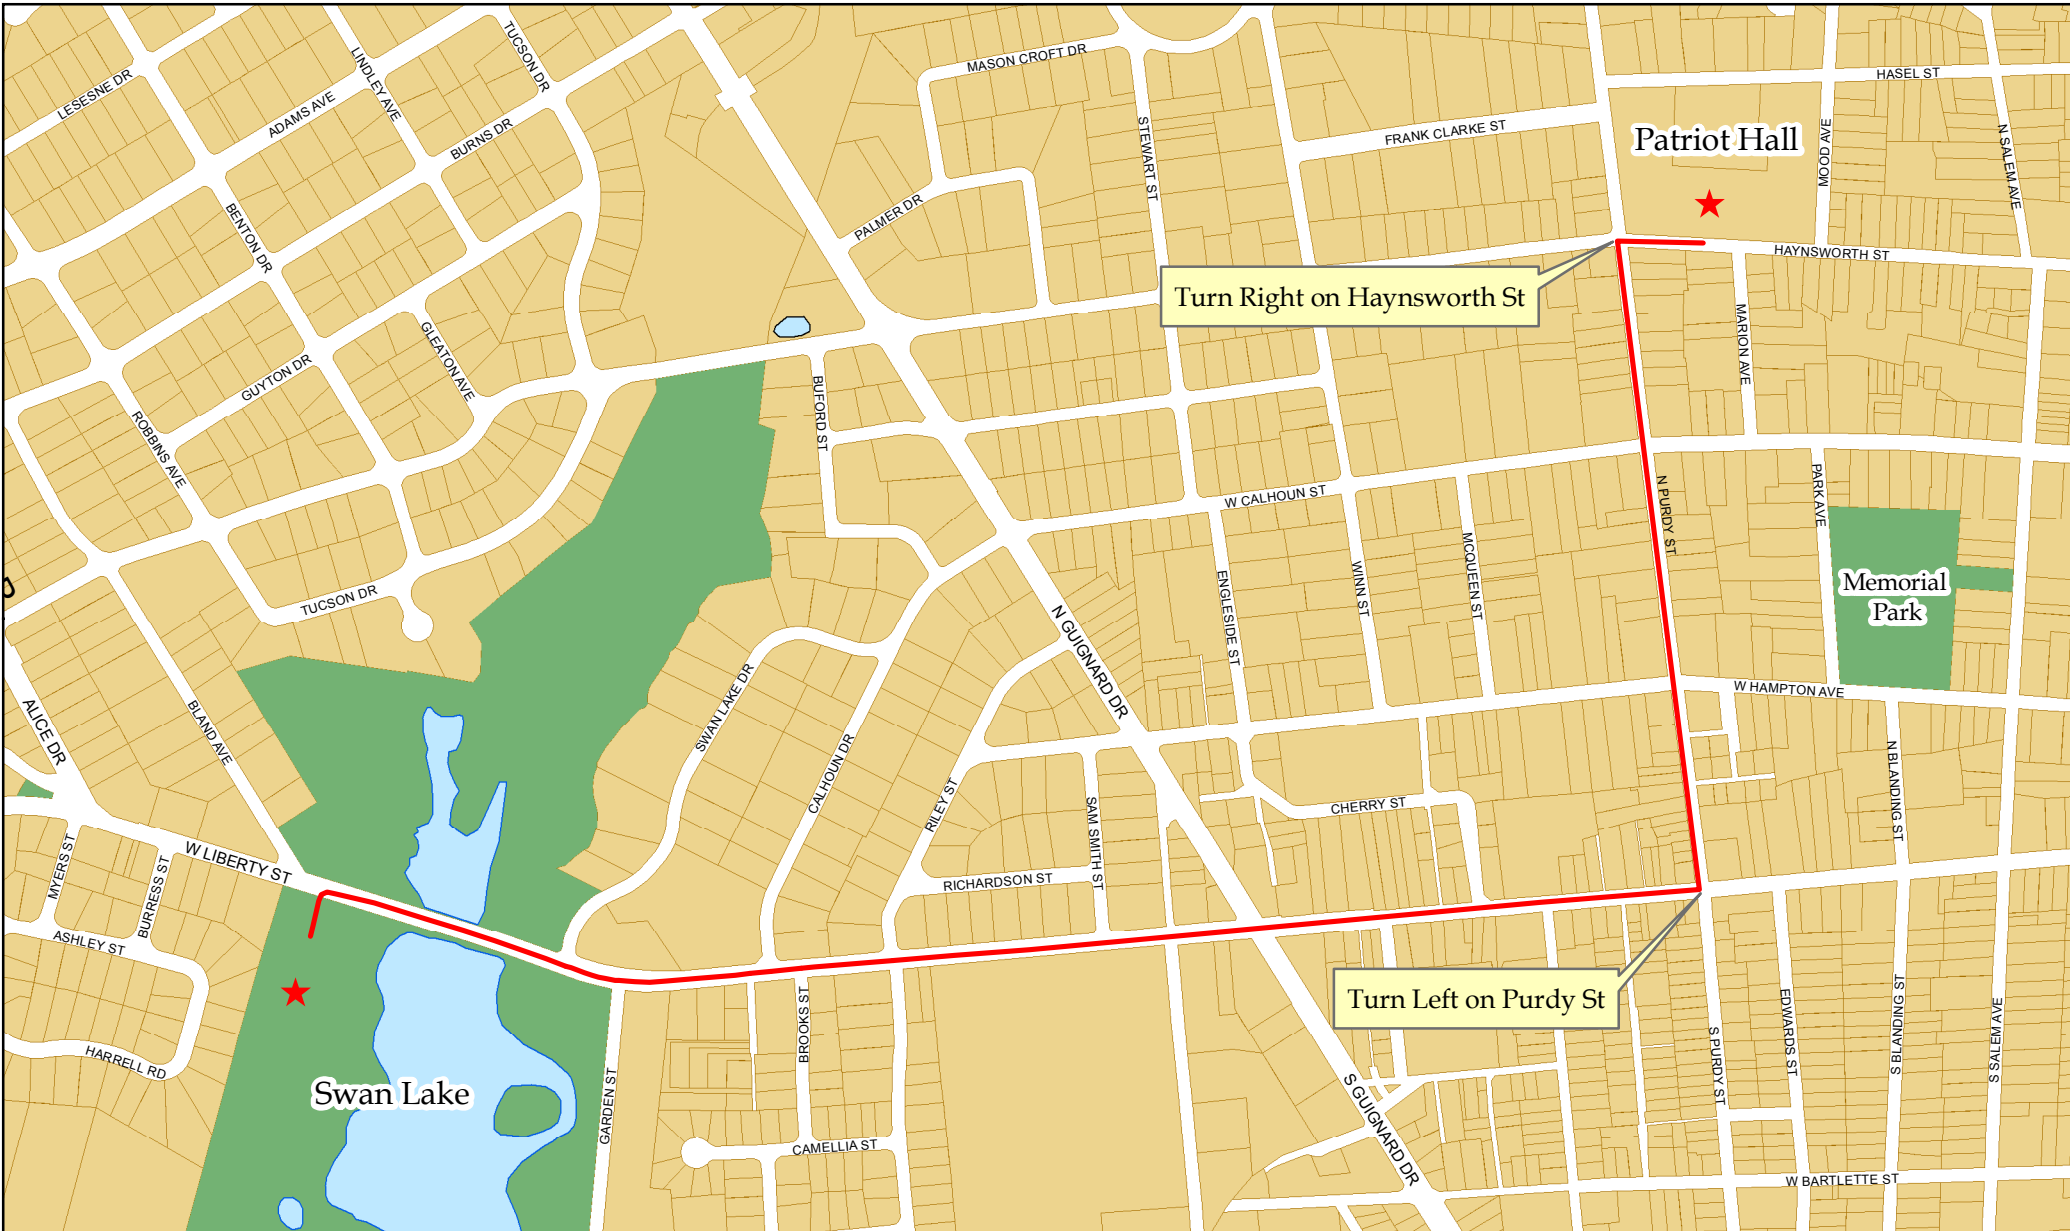

Directions from Swan Lake to Patriot Hall

— Swan Lake to Patriot Hall
Approximately 1.5 Miles